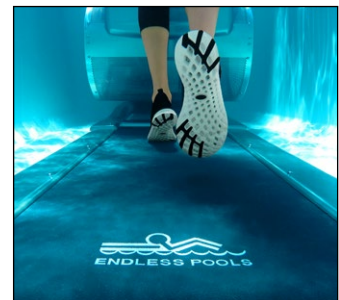

FASTLANE® PRO

Our smooth, signature swim current that's fully adjustable for all-level swimming, aquatic exercise, or a pool-wide lazy river.

FASTLANE SPORT XP

Designed for recreational swimmers, with a resistance current that's versatile for fun and fitness.

HYDROSTRIDE™

Walk, jog, or run in your backyard pool with our underwater treadmill! Easily adjust the speed for an efficient workout as easy and fun as a dip in your pool. Now available to install in new or refurbished backyard pools.

The Fastlane Pro and Hydrostride

The Fastlane Sport XP

COMPARING YOUR OPTIONS

The Fastlane® transforms any traditional pool with a versatile current for swimming, fun, and fitness. You can choose from two Fastlane models to suit your lifestyle and budget.

Enhance your fitness and therapy options by combining a Hydrostride™ underwater treadmill with your Fastlane Pro*. With the Fastlane Pro's adjustable current, you can gently develop balance during your walk or engage your core for a more challenging run.